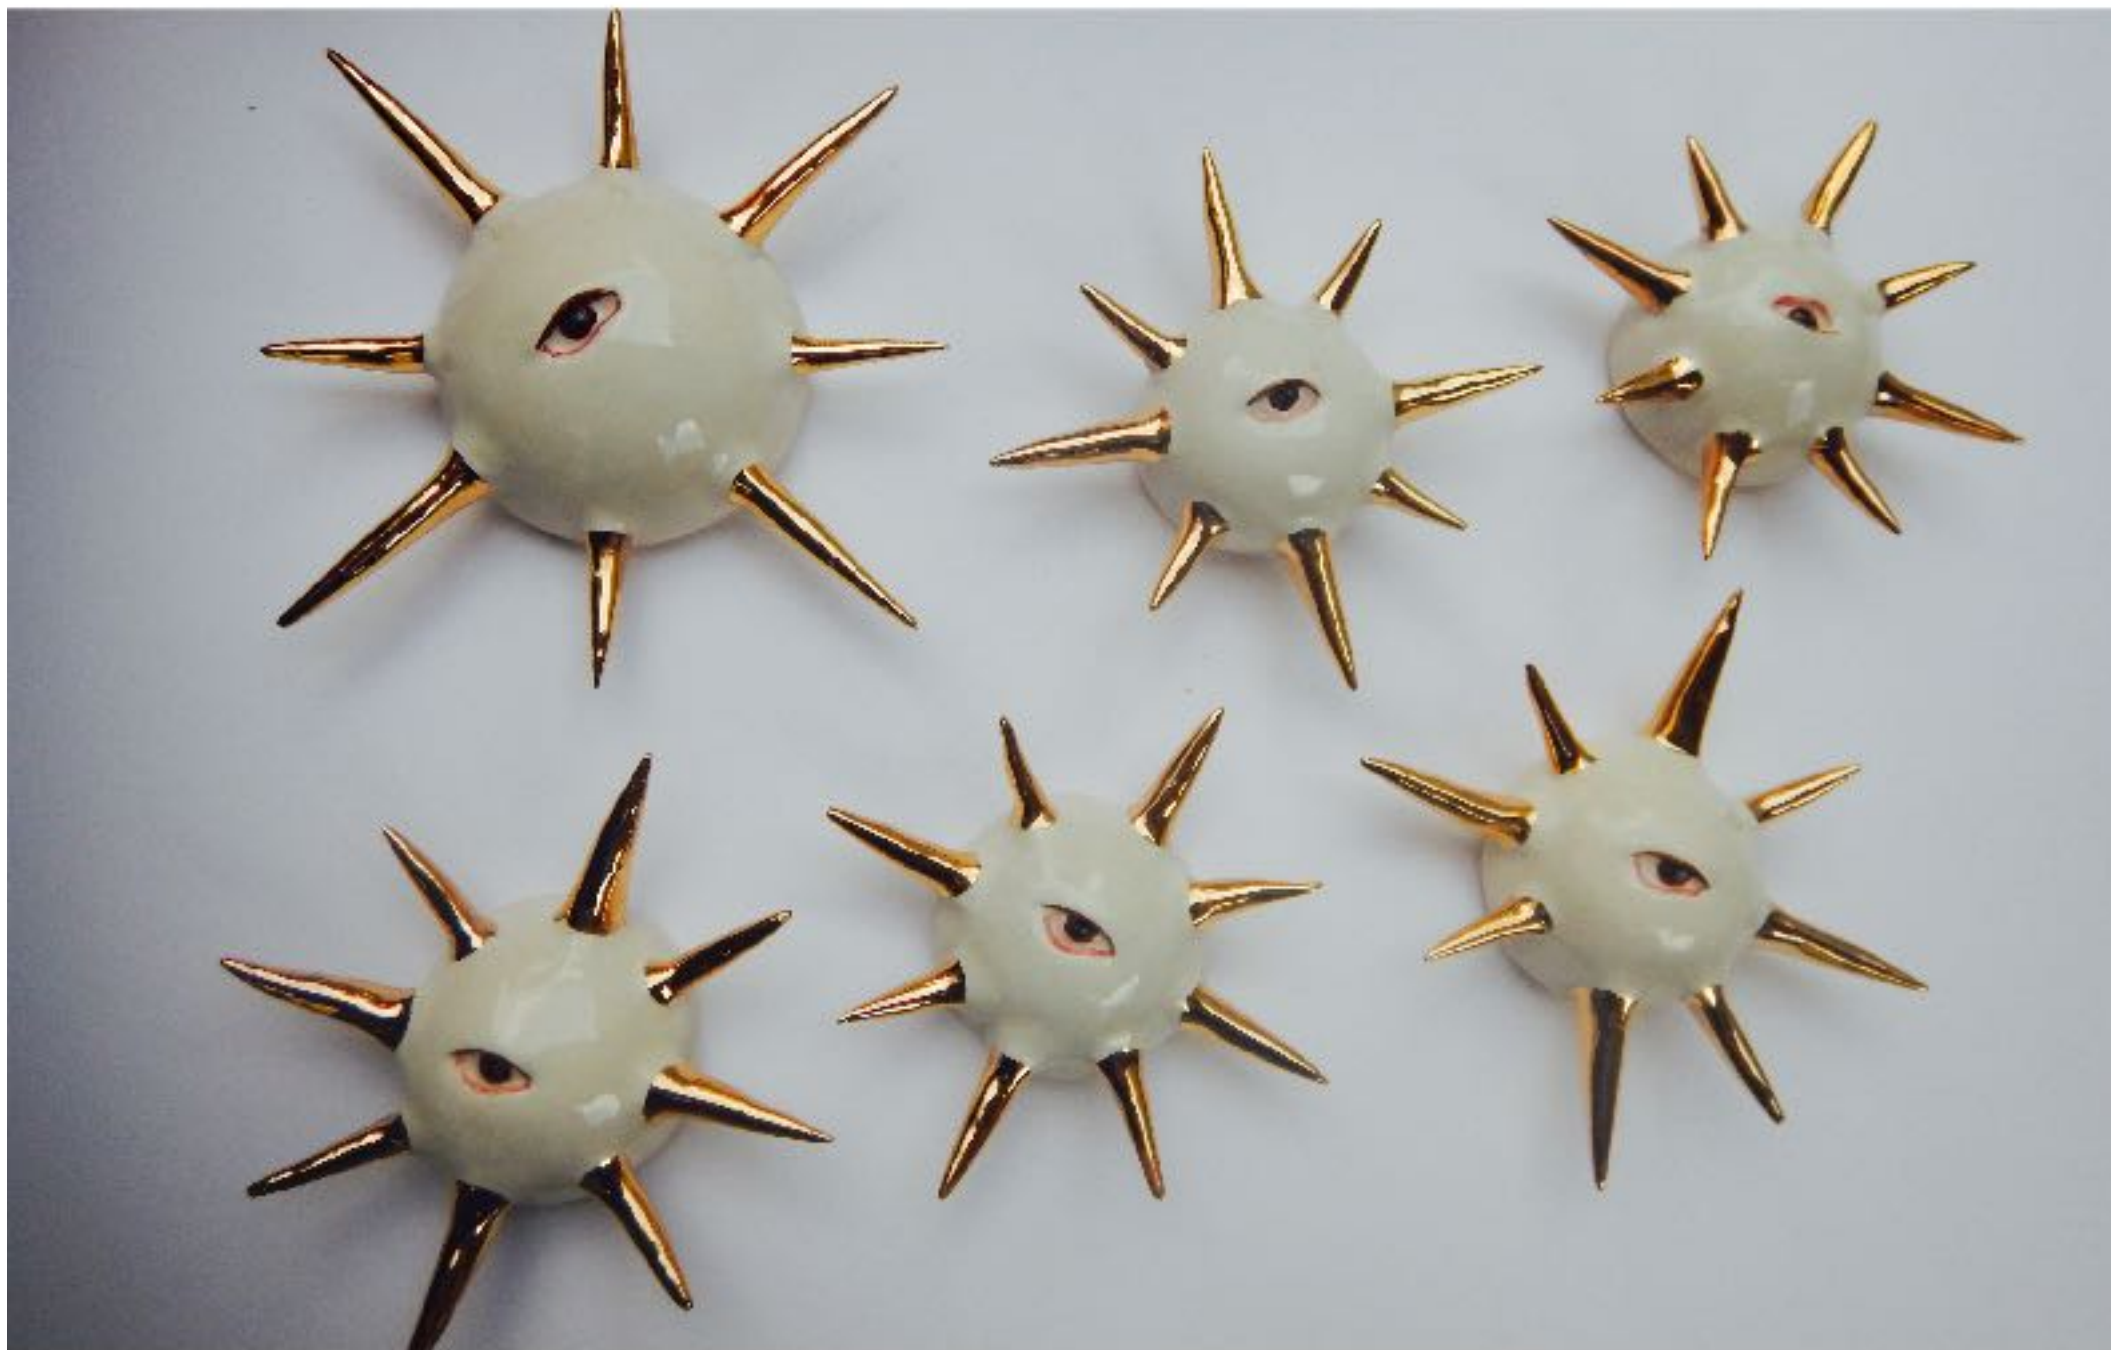

## Wayfarer 'I carry the stars'

Ceramic Sculpture made by Clairy  
Laurence.

Height: 68cm

\$1200 inc gst

Fire Flies to hang on your wall - \$25 each

Small and Large Wall Stars - Large \$85 each and Small - \$65 each