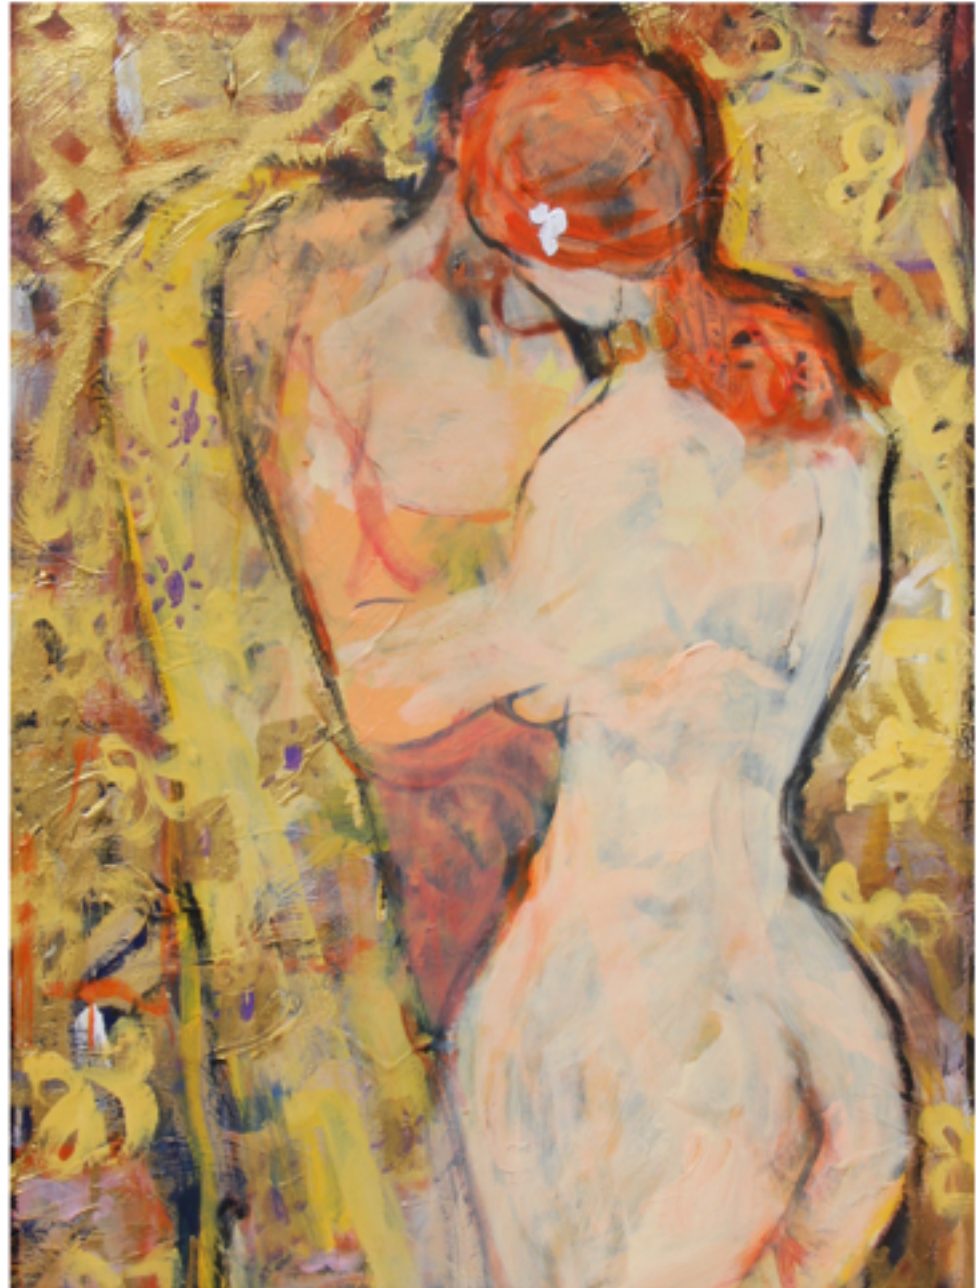

John Maitland

The Embrace, Mixed Media on Canvas
H 1410 x W 810cm
$5,900 inc gst