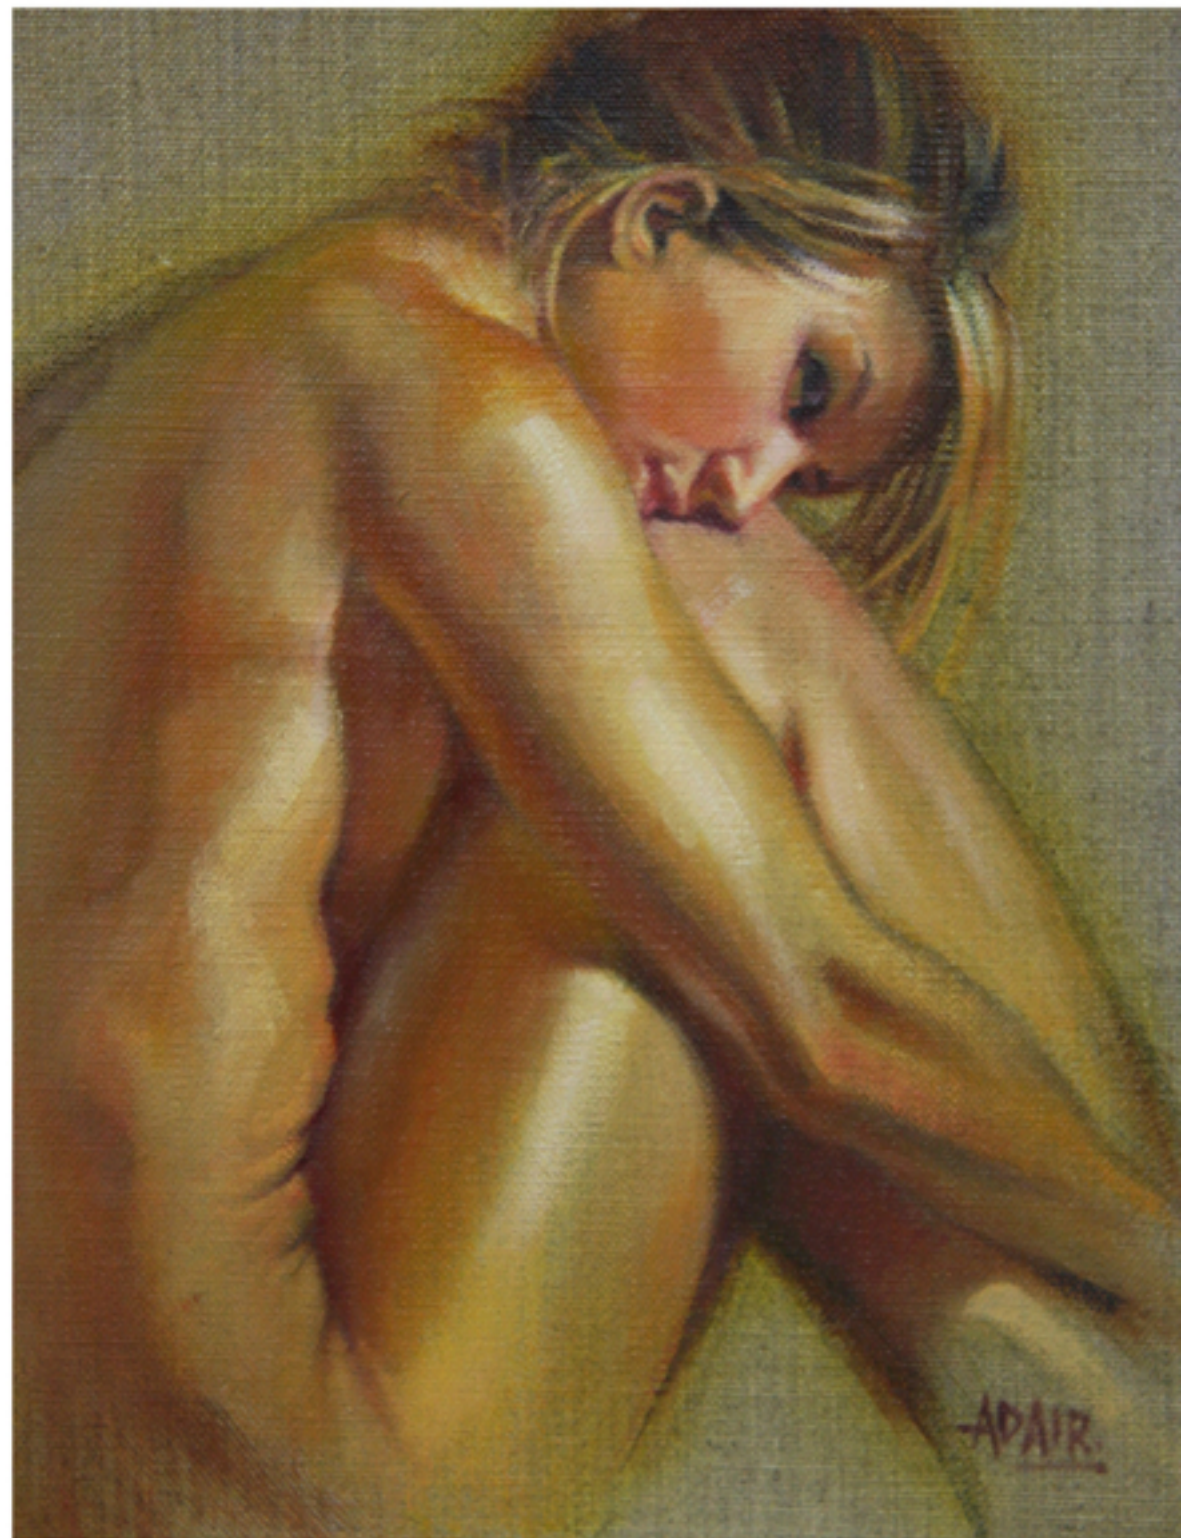

Back to Nature

Watercolour on Paper (UNFRAMED)

\$425 inc gst

Bear Skin Rug

Watercolour - un framed

\$425 inc gst

Shirley Marais

Pauline Adair
Wishing you were here...
Pastel on Paper UNFRAMED

\$425 inc gst

Pauline Adair
Somebody to Love...
Pastel on Paper UNFRAMED

\$425 inc gst

Pauline Adair

Blonde

Oil on Linen
Framed 22cm x 27cm

\$475 - SOLD

Pauline Adair

Brunette

Oil on Linen

Framed 22cm x 27cm

\$475 inc gst

Kent Smith

The Reunion

Acrylic on Board, H 60cm x W 1.2m

\$2950 inc gst