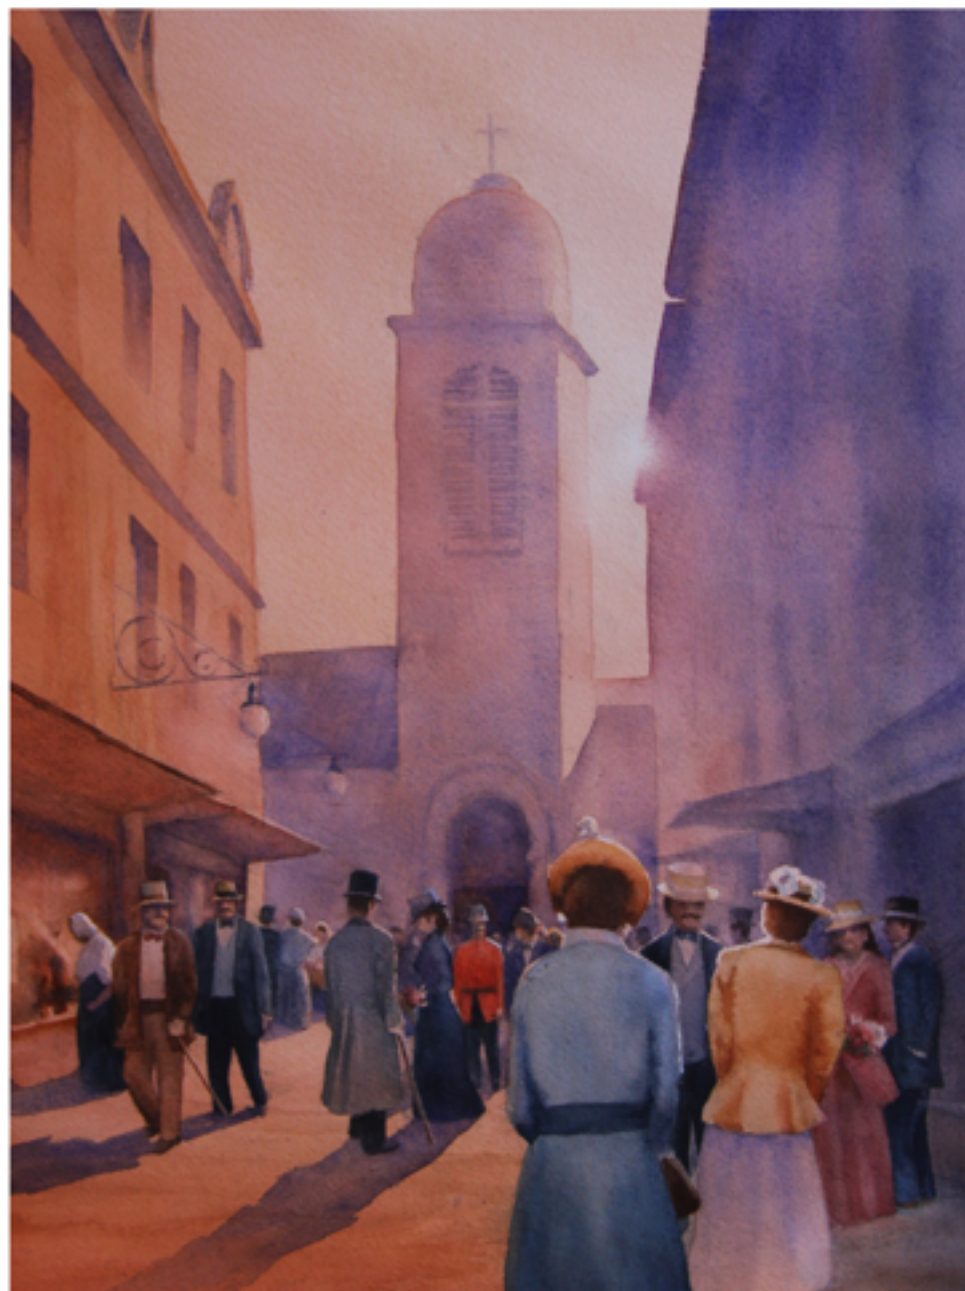

Tony Lewis

See and be Seen

Watercolour on Paper

Framed Size H 79 cm x W 61 cm

$2500 inc gst