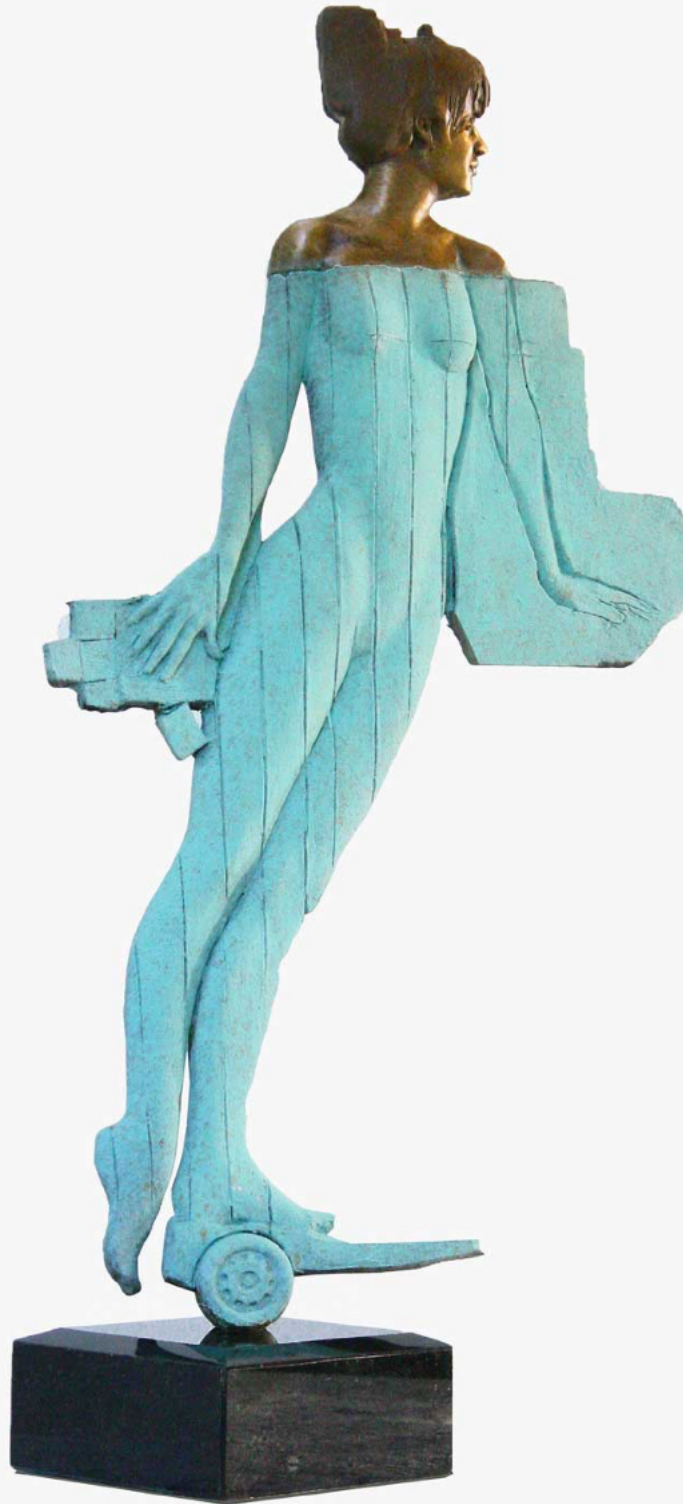

FLAT OUT

*Height 50cm
Cast Bronze with
Granite base
$5,200 inc gst*

A/P of 11