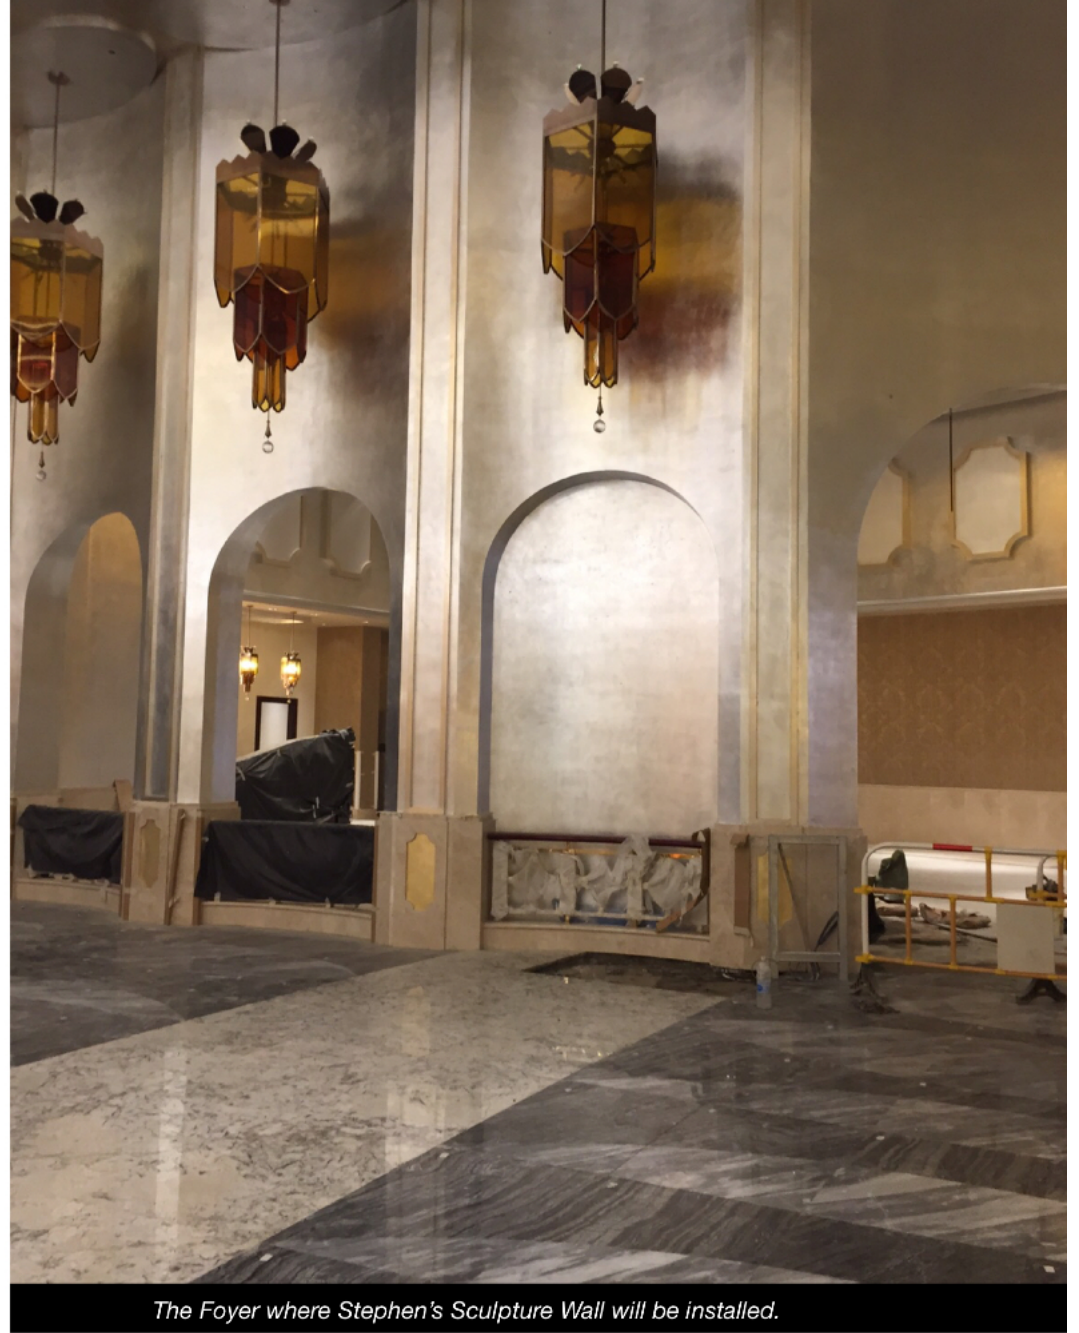

## **FLAT OUT**

*Height 1.57cm x  
Width 71cm*

*Wall Frieze aka  
Sculptors  
Painting*

*Medium -  
Cement Fodu*

*\$2,900 inc gst*

*Edition 4 of 6*

The Foyer where Stephen's Sculpture Wall will be installed.